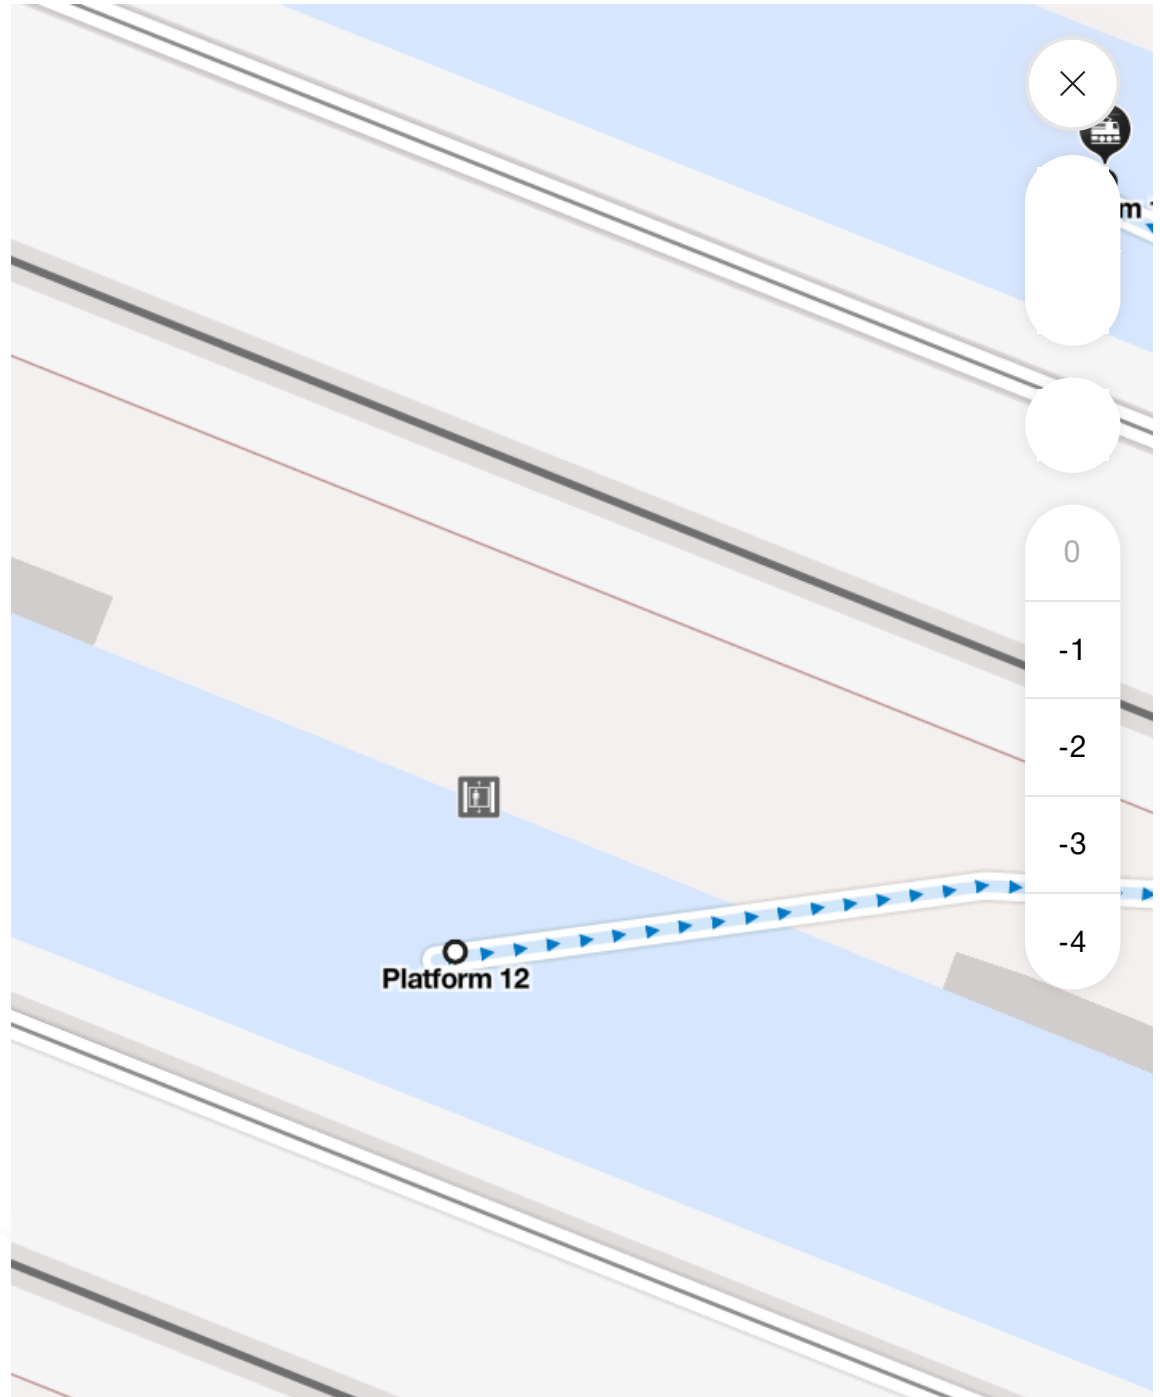

Transfer Zürich HB

Arrival

o 08:22

Platform 12

Walking route

🚶 10'

Departure

08:32

Platform 14

 **IC 8** Direction Brig

Map navigation controls:

- Close button (X)
- Search bar
- Zoom in (+)
- Zoom out (-)
- Zoom level: 0, -1, -2, -3, -4

Rhazüns – Zermatt

Trip info 5 / 9

Transfer Zürich HB

Arrival

o 08:22

Platform 12

Walking route

🚶 10'

Departure

08:32

Platform 14